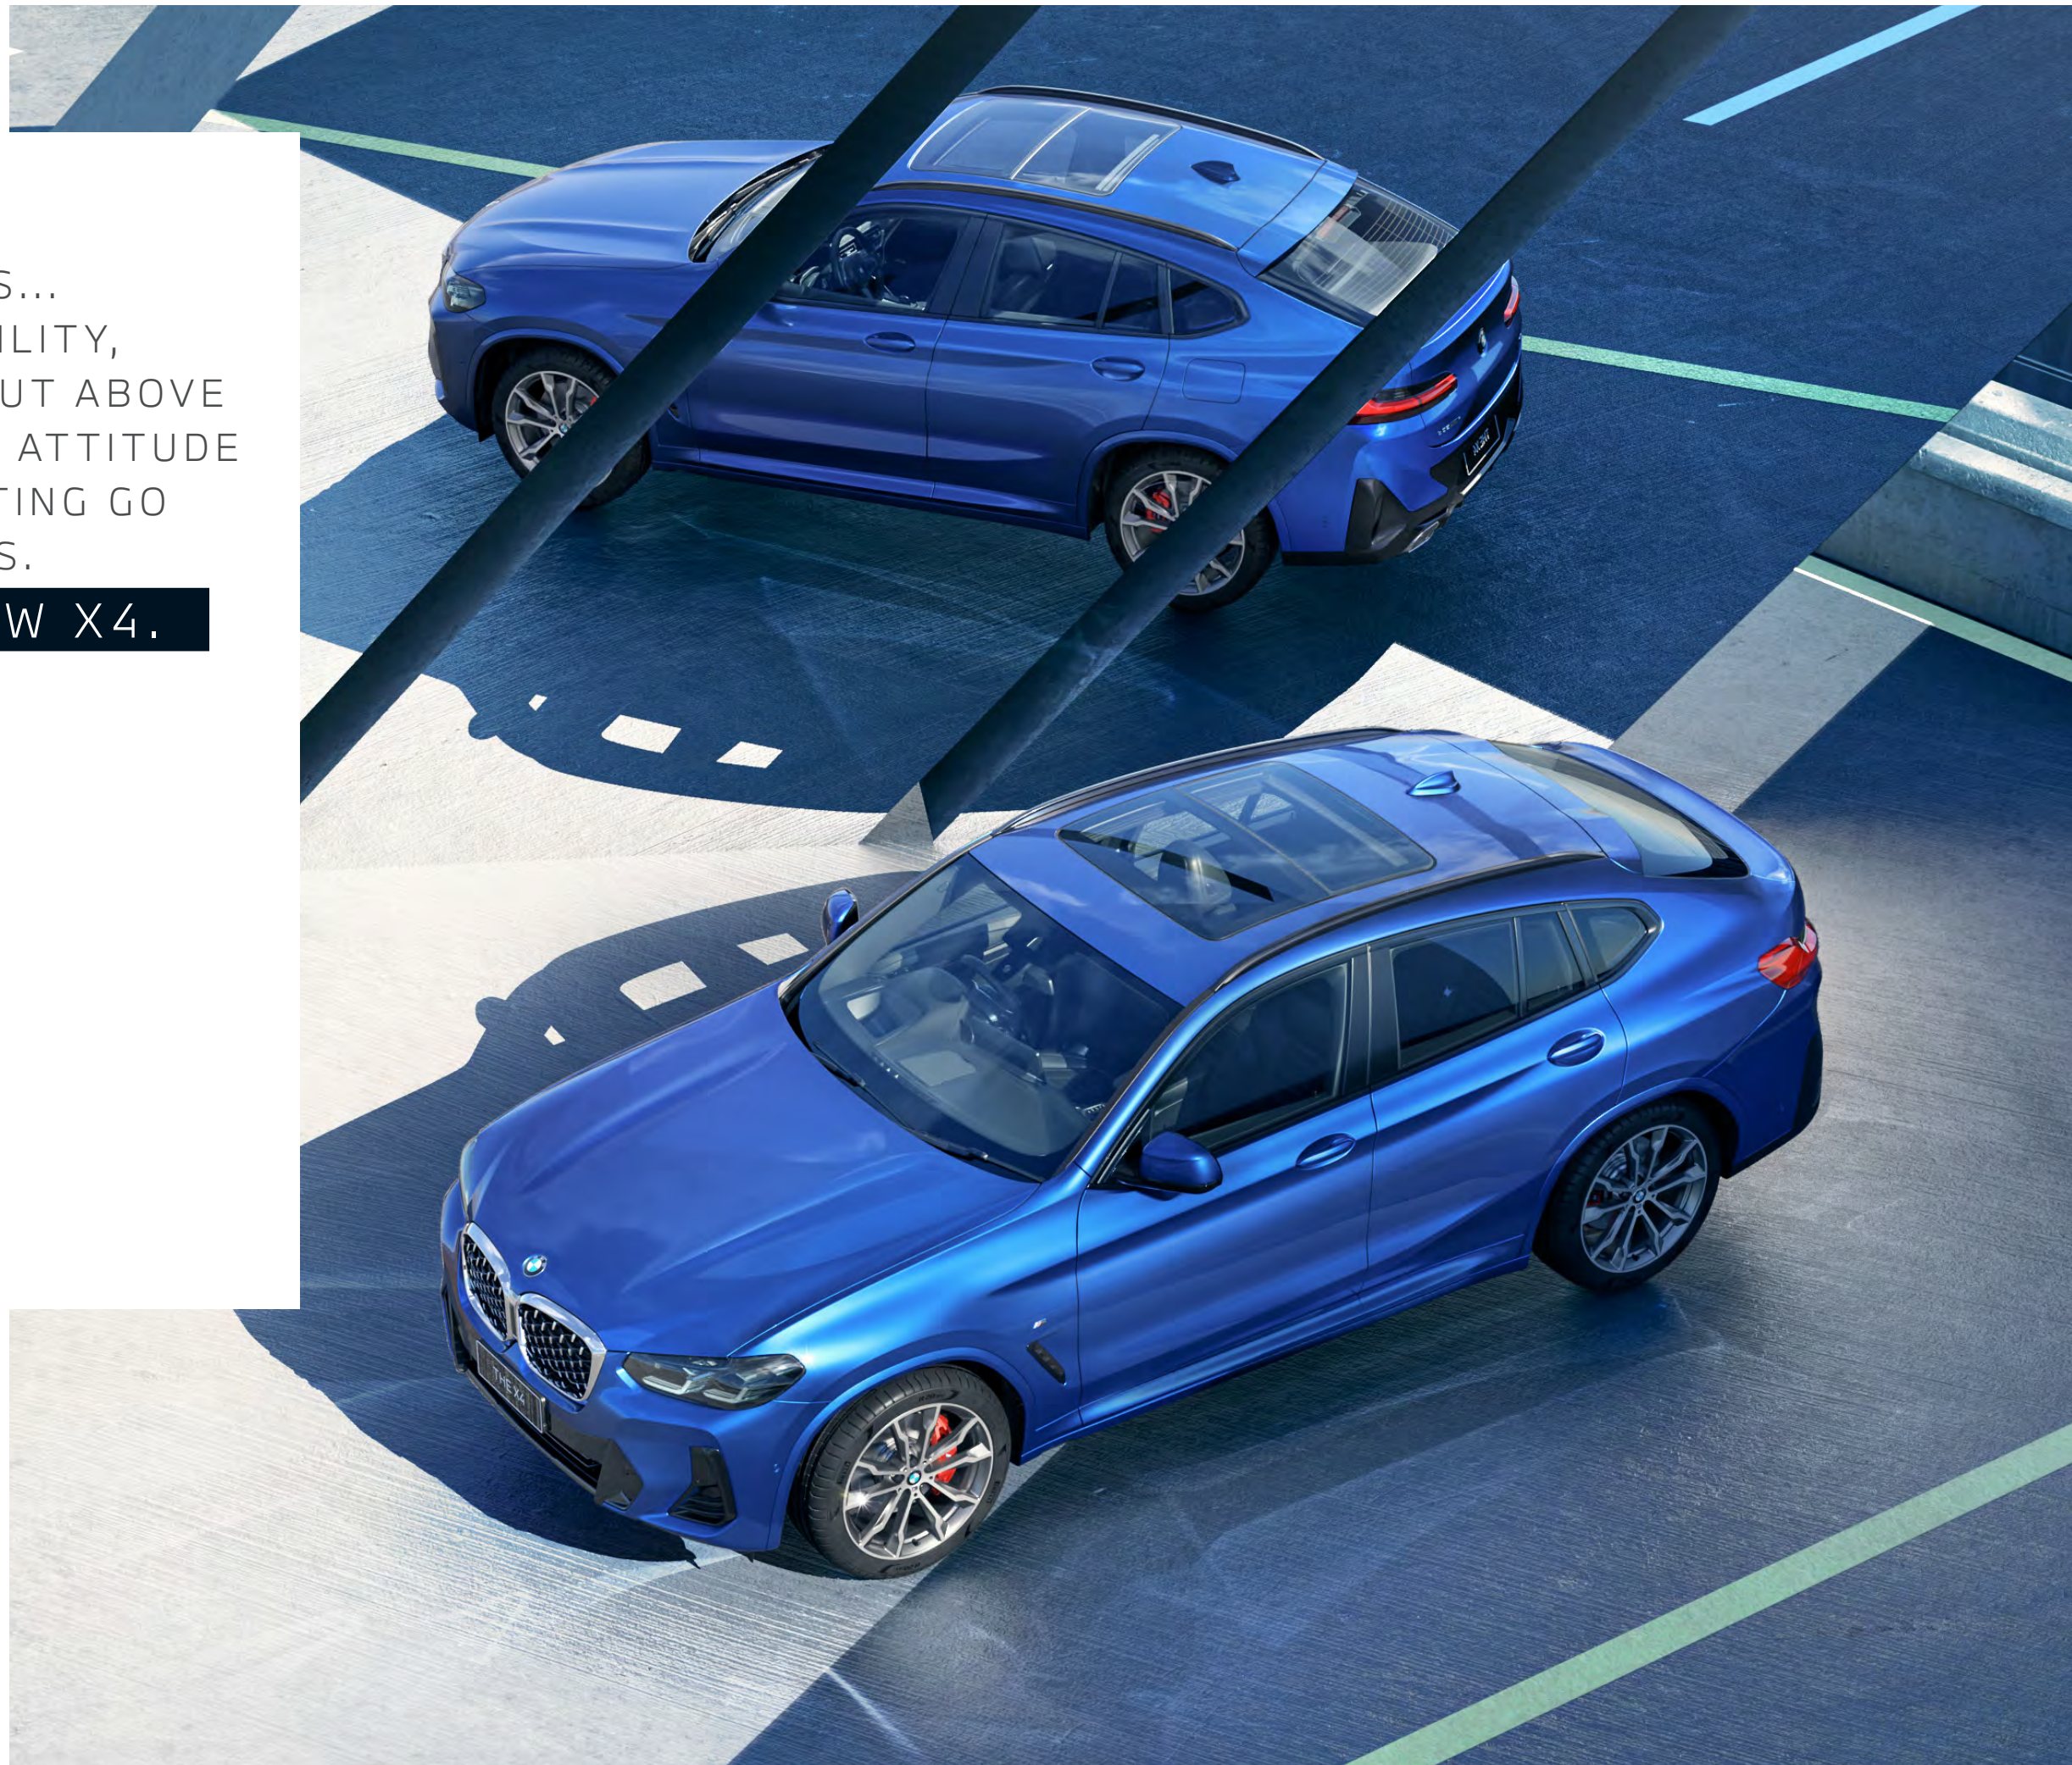

THE NEW BMW X4.

AT THE VERY FIRST GLANCE: A TRUE ATHLETE.

Even the design of the new BMW X4 feels like a starting signal: Its characteristic proportions and striking lines make it appear thrillingly dynamic from every perspective. The new BMW X4 enjoys pole position in every discipline.

MODERNLY EXPRESSIVE: THE FRONT.

Powerfully focused, the new BMW X4 looks straight ahead. Sculptural, taut surfaces in the car's main colour span around the central, large BMW double kidney grille. The front apron with its three-part air intakes reinterprets the characteristic BMW front – an exciting sign of expressive modernity that extends to every design detail. Presence and driving pleasure that can be seen at first glance – those are the hallmarks of the new BMW X4.