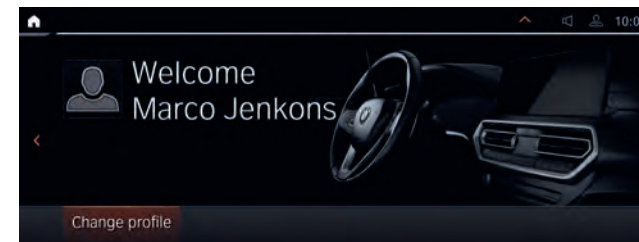

■ Wouldn't it be incredible if your BMW was also your personal vehicle expert? Communicate with your vehicle using the BMW Intelligent Personal Assistant. Say natural commands to operate numerous vehicle functions. It can also explain topics about your vehicle and helps you to get to know your BMW even better.

Smartphone Integration is permanently available in the vehicle. It includes Apple CarPlay and Android Auto. Due to possible future technical developments (e.g. of mobile phones), the usability of the Apple CarPlay or Google Android Auto service cannot be guaranteed permanently. CarPlay is a trademark of Apple Inc. Android Auto is a trademark of Google LLC.

■ The Parking Assistant makes parking the vehicle easier. The Reversing Assist Camera and Reversing Assistant support the driver when reversing. Active Park Distance Control offers increased protection against damage caused by parking. Parking Assistant parks the vehicle automatically, parallel or perpendicular to the street, and leaves parallel parking spaces.