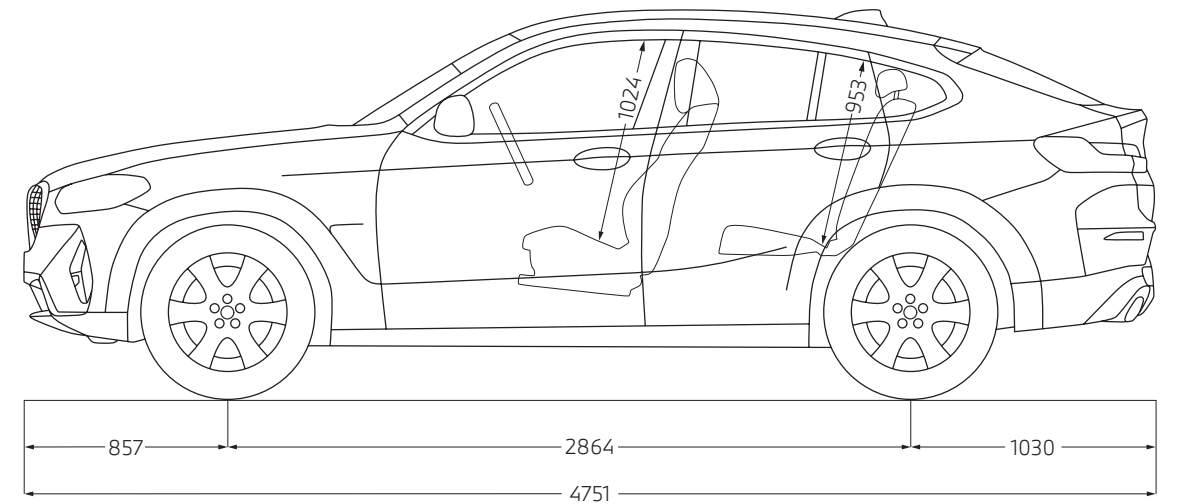

TECHNICAL VALUES.