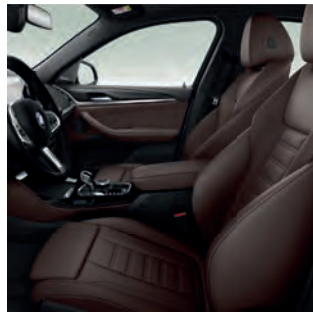

SPORTINESS,
THAT ACCELERATES YOUR PULSE.

THE NEW BMW X4 xDRIVE30i/30d.
SILVER SHADOW

M SPORT PACKAGE.

■ The individually adjustable Sport seats for the driver and front passenger feature numerous electric adjustment options, including fore-and-aft position, and the backrest and seat angle. Thanks to larger seat and backrest bolsters, and well-defined side bolsters, they provide excellent ergonomics and a high degree of lateral support.