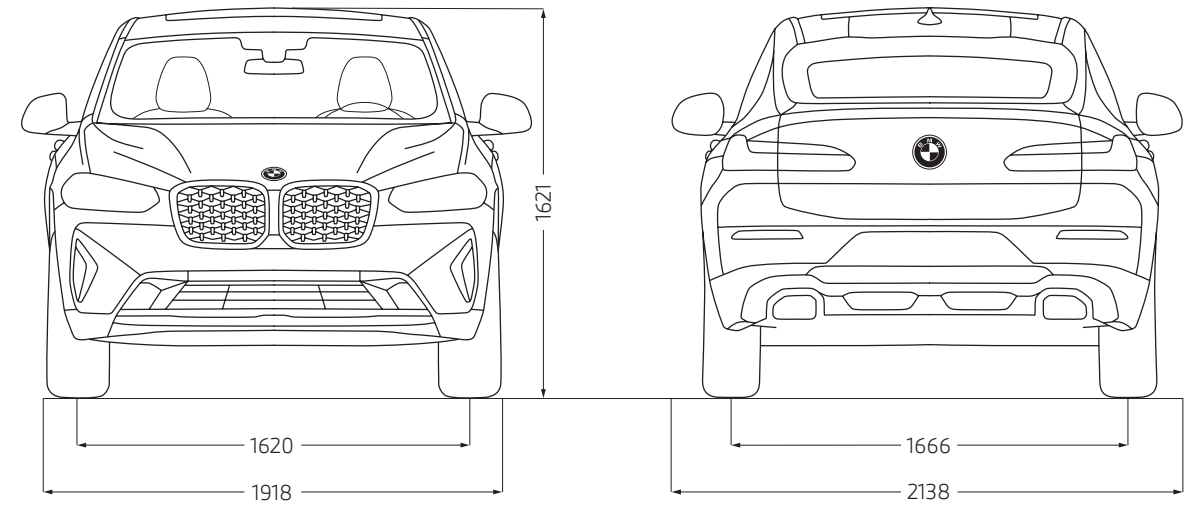

TECHNICAL VALUES.