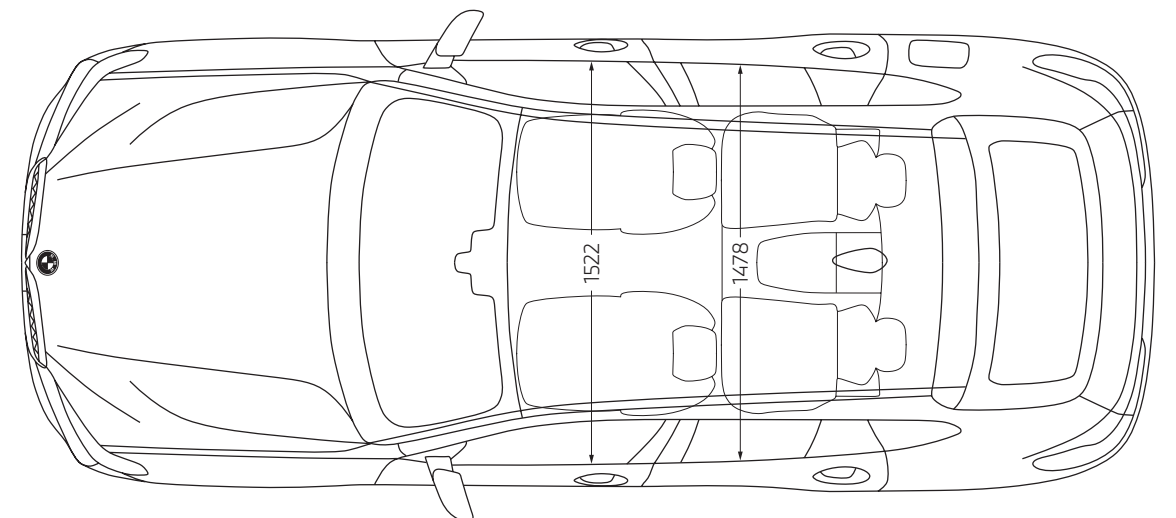

TECHNICAL VALUES.